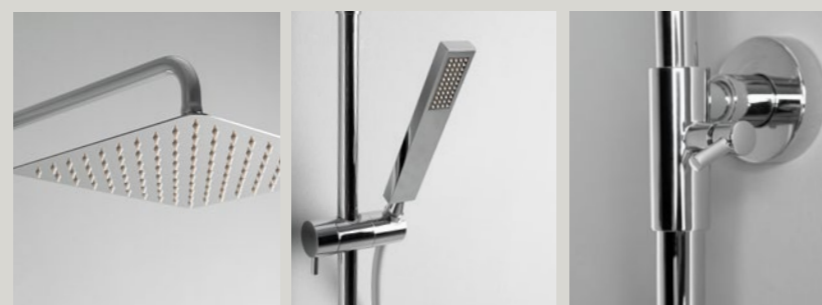

dettagli_details