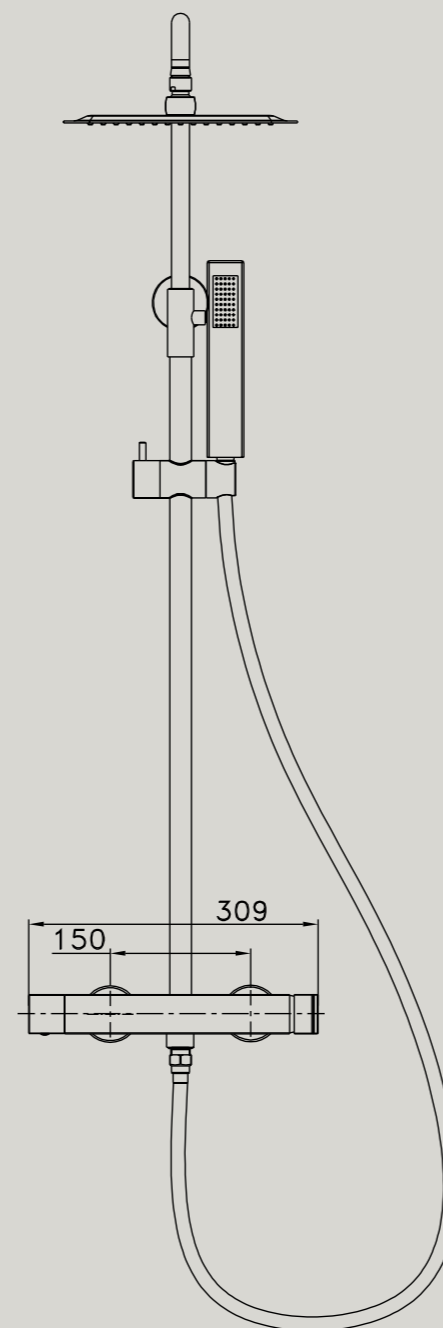

Trinità

caratteristiche_characteristics

COLONNA DOCCIA MECCANICA

- Soffione Quadro 25x25 cm
  in acciaio inox spess. 6 mm
- Doccetta in ottone
- Flessibile: 150 cm
- Materiale: Ottone/Acciaio
- Finitura: Nichel spazzolato
- Colonna doccia regolabile
- Supporto scorrevole in ABS

MECHANICAL SHOWER COLUMN

- Stainless steel rain shower head
  Quadro 25x25 cm, depth 6 mm
- Brass handheld shower head
- Flexible hose: 150 cm
- Material: Brass/Steel
- Finish: Brushed nichel
- Adjustable shower column
- Sliding support in ABS