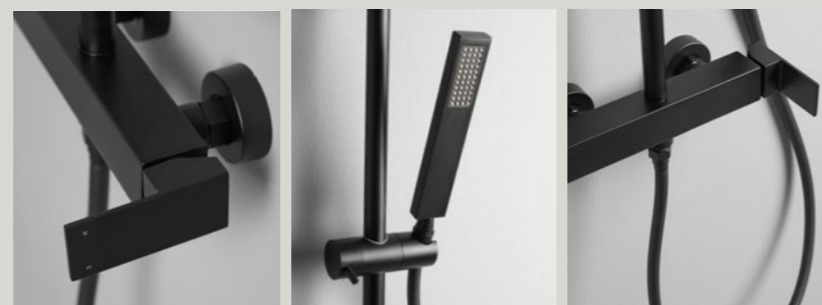

dettagli_details