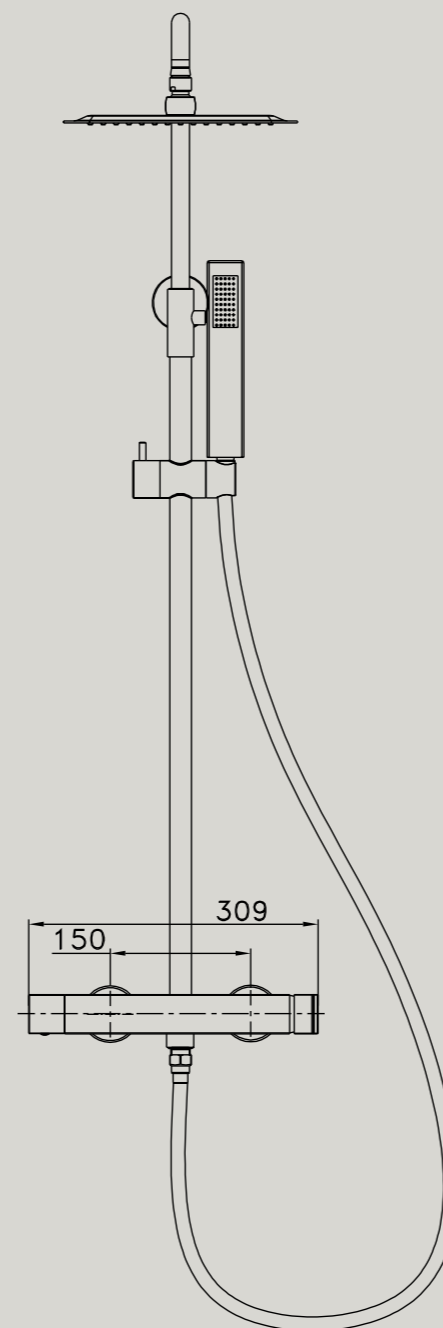

Niadi

caratteristiche_characteristics

COLONNA DOCCIA MECCANICA

- Soffione Quadro 25x25 cm in acciaio inox spess. 6 mm
- Doccetta in ottone
- Flessibile: 150 cm
- Materiale: Ottone/Acciaio
- Finitura: Ottone spazzolato
- Colonna doccia regolabile
- Supporto scorrevole in ABS

MECHANICAL SHOWER COLUMN

- Stainless steel rain shower head Quadro 25x25 cm, depth 6 mm
- Brass handheld shower head
- Flexible hose: 150 cm
- Material: Brass/Steel
- Finish: Brushed brass
- Adjustable shower column
- Sliding support in ABS