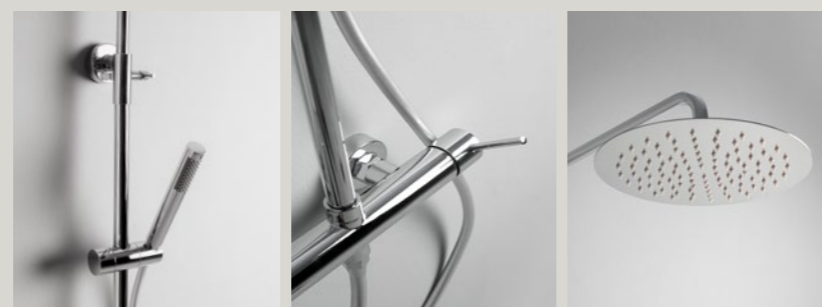

dettagli_details