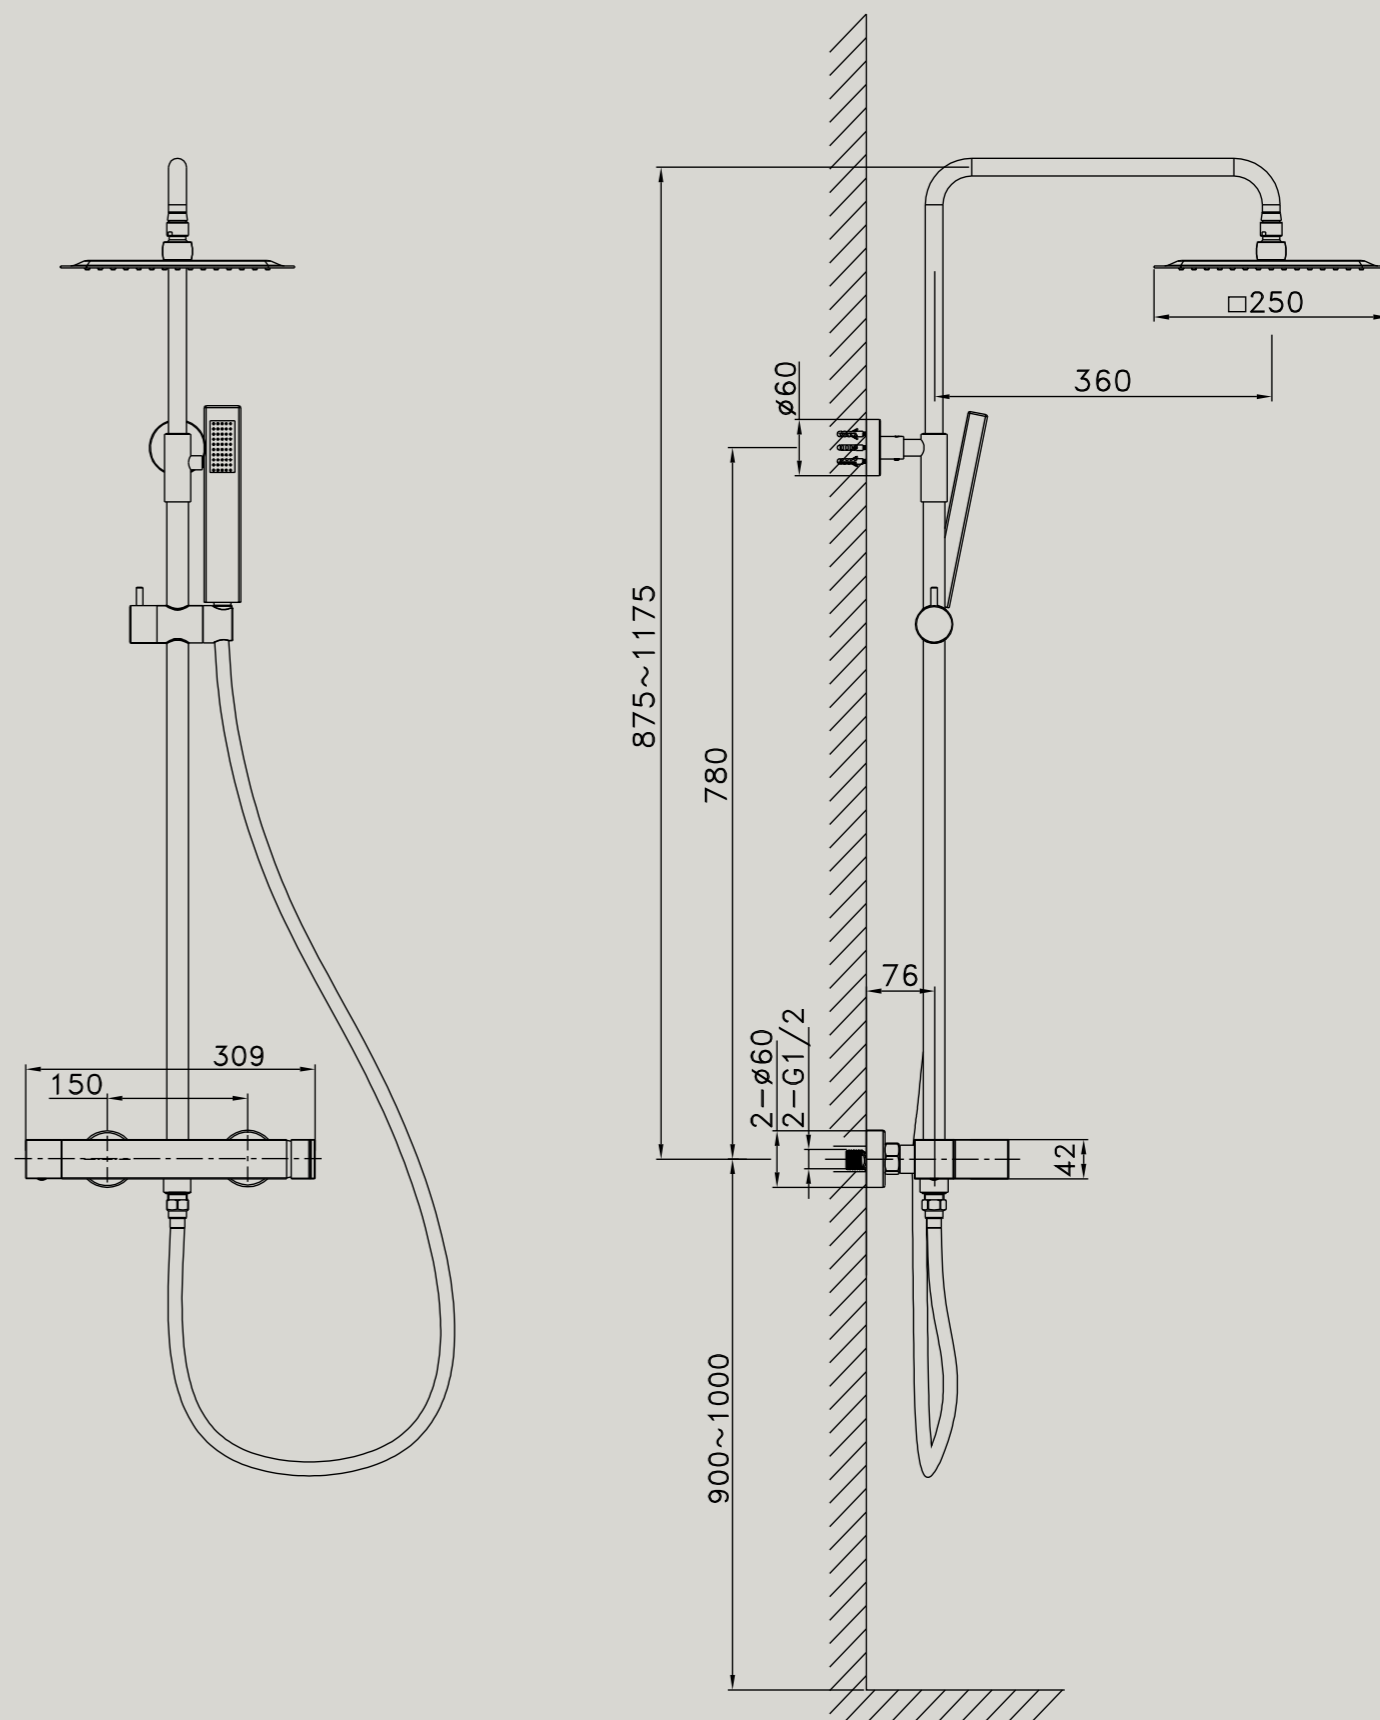

Angelica

caratteristiche_characteristics

1. COLONNA DOCCIA MECCANICA
2. Soffione Doccia Quadro 25x25 cm in acciaio inox spessore 6 mm
   - Doccetta in Ottone
   - Flessibile: 150 cm
   - Colonna: Ottone/Acciaio
   - Finitura: Nero Opaco
   - Colonna doccia regolabile
   - Supporto scorrevole in ABS

1. MECHANICAL SHOWER COLUMN
2. Stainless steel rain shower head Quadro 25x25 cm (6 mm thick)
   - Stainless steel handheld shower head
   - Flexible hose: 150 cm
   - Column: Brass/Steel
   - Finish: Matt Black
   - Adjustable shower column
   - Sliding support in ABS