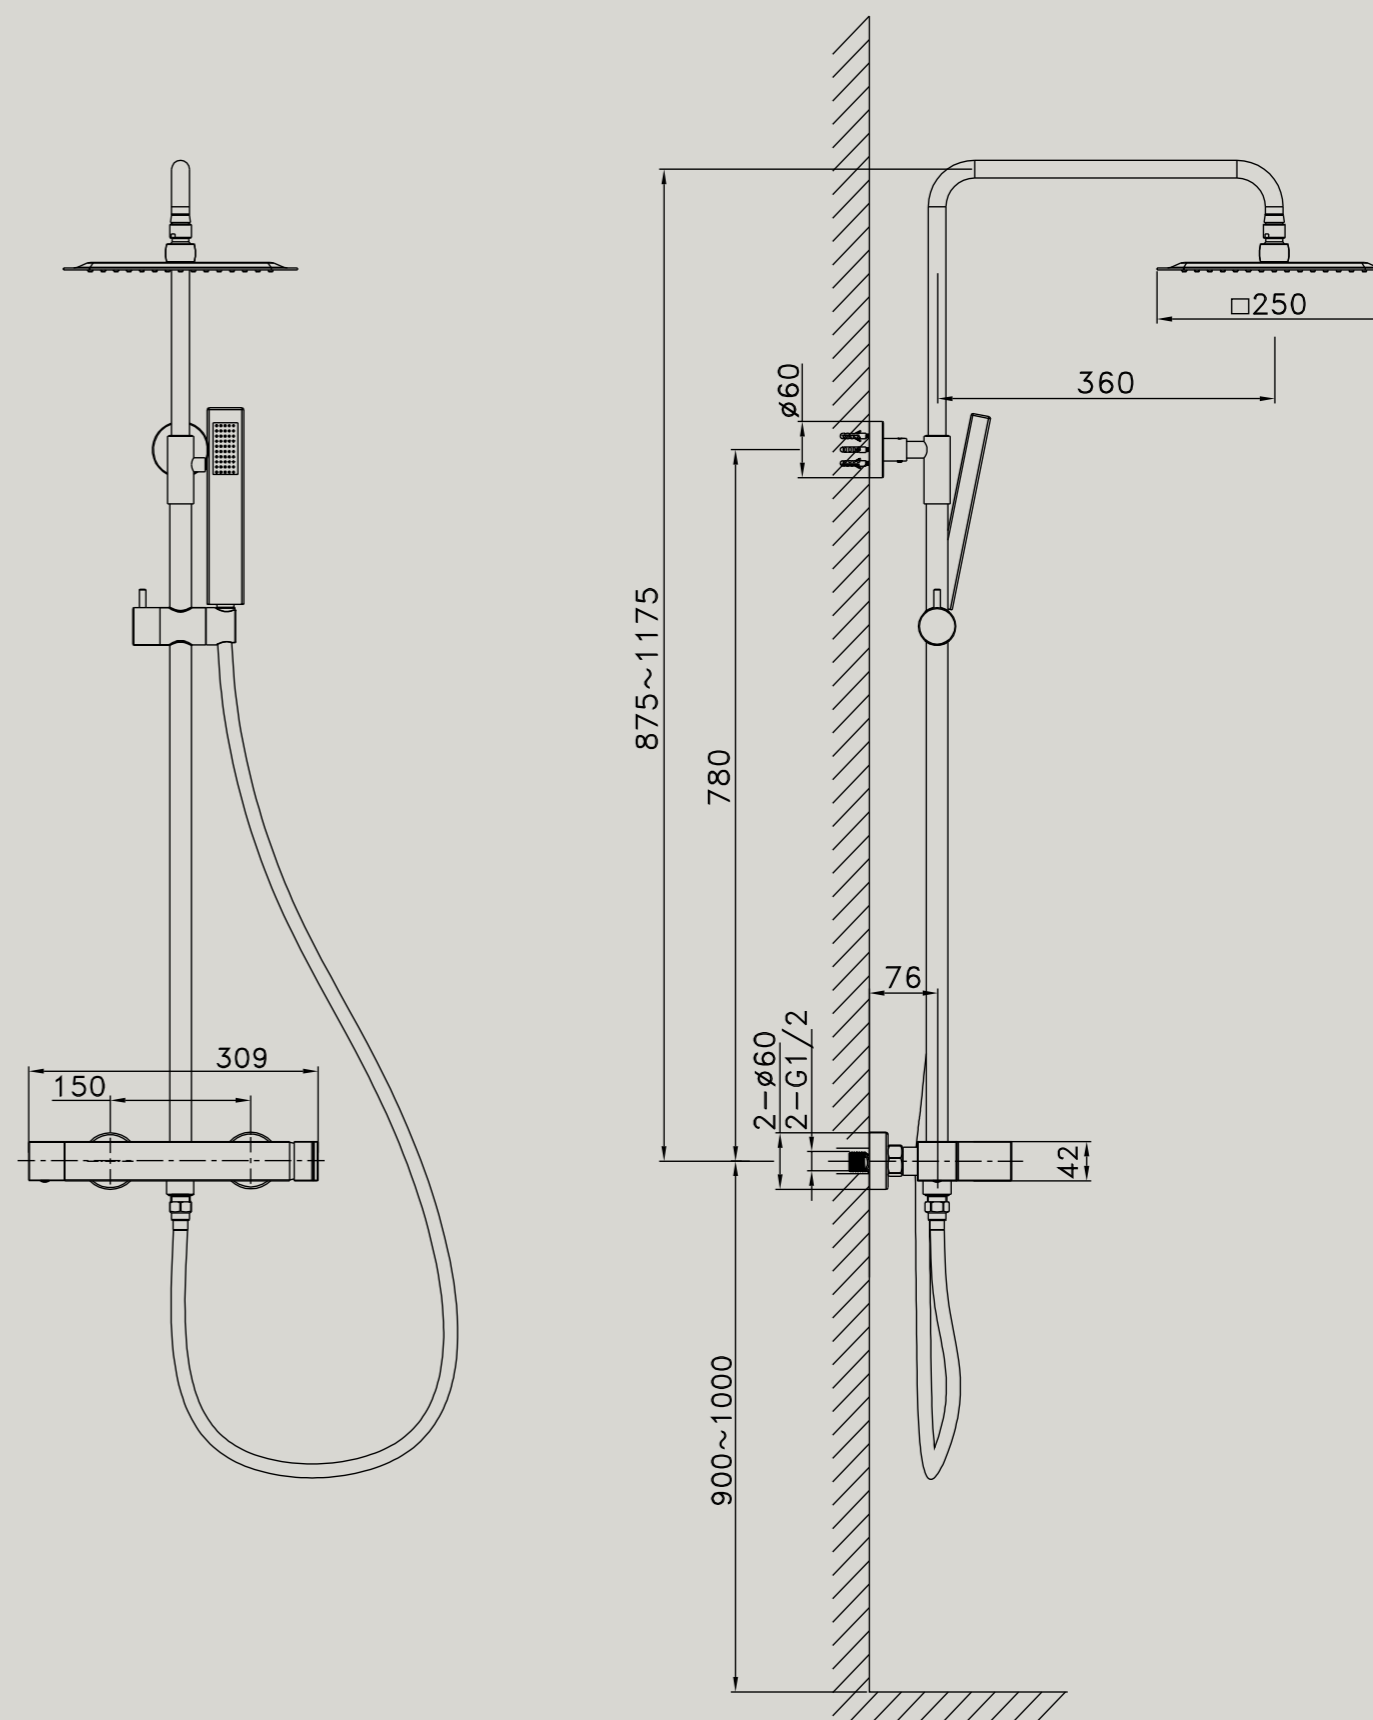

### MECHANICAL SHOWER COLUMN

- Stainless steel rain shower head  
Quadro 25x25 cm, depth 6 mm
- Brass handheld shower head
- Flexible hose: 150 cm
- Material: Brass/Steel
- Finish: Chrome
- Adjustable shower column
- Sliding support in ABS