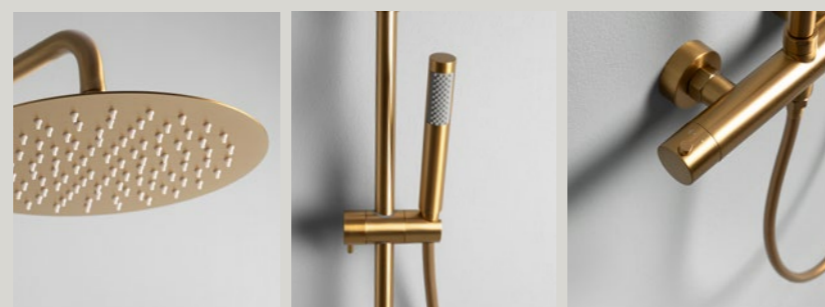

dettagli_details