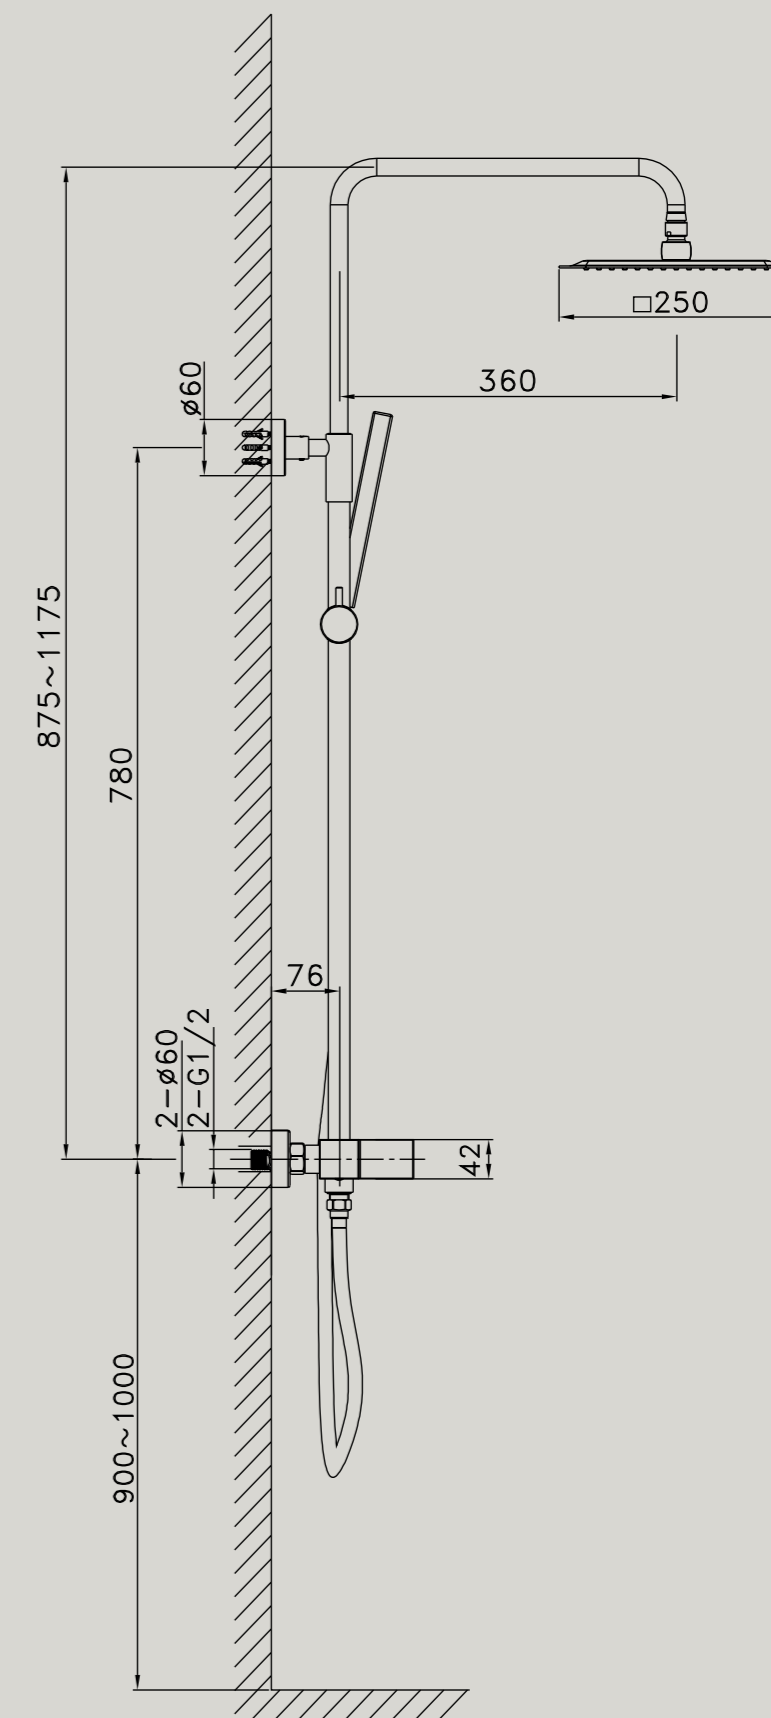

Niadi

caratteristiche_characteristics

COLONNA DOCCIA MECCANICA

- Soffione Quadro 25x25 cm in acciaio inox spess. 6 mm
- Doccetta in ottone
- Flessibile: 150 cm
- Materiale: Ottone/Acciaio
- Finitura: Ottone spazzolato
- Colonna doccia regolabile
- Supporto scorrevole in ABS

MECHANICAL SHOWER COLUMN

- Stainless steel rain shower head Quadro 25x25 cm, depth 6 mm
- Brass handheld shower head
- Flexible hose: 150 cm
- Material: Brass/Steel
- Finish: Brushed brass
- Adjustable shower column
- Sliding support in ABS