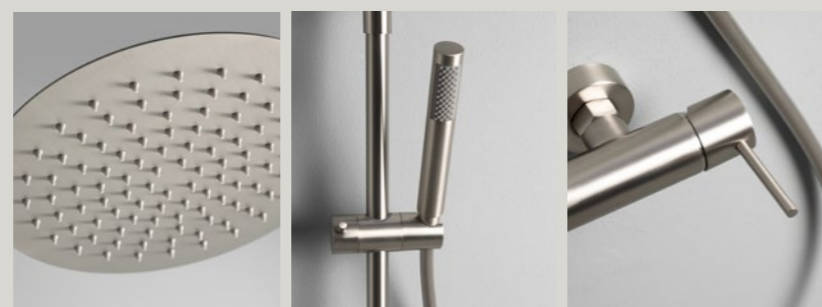

dettagli_details